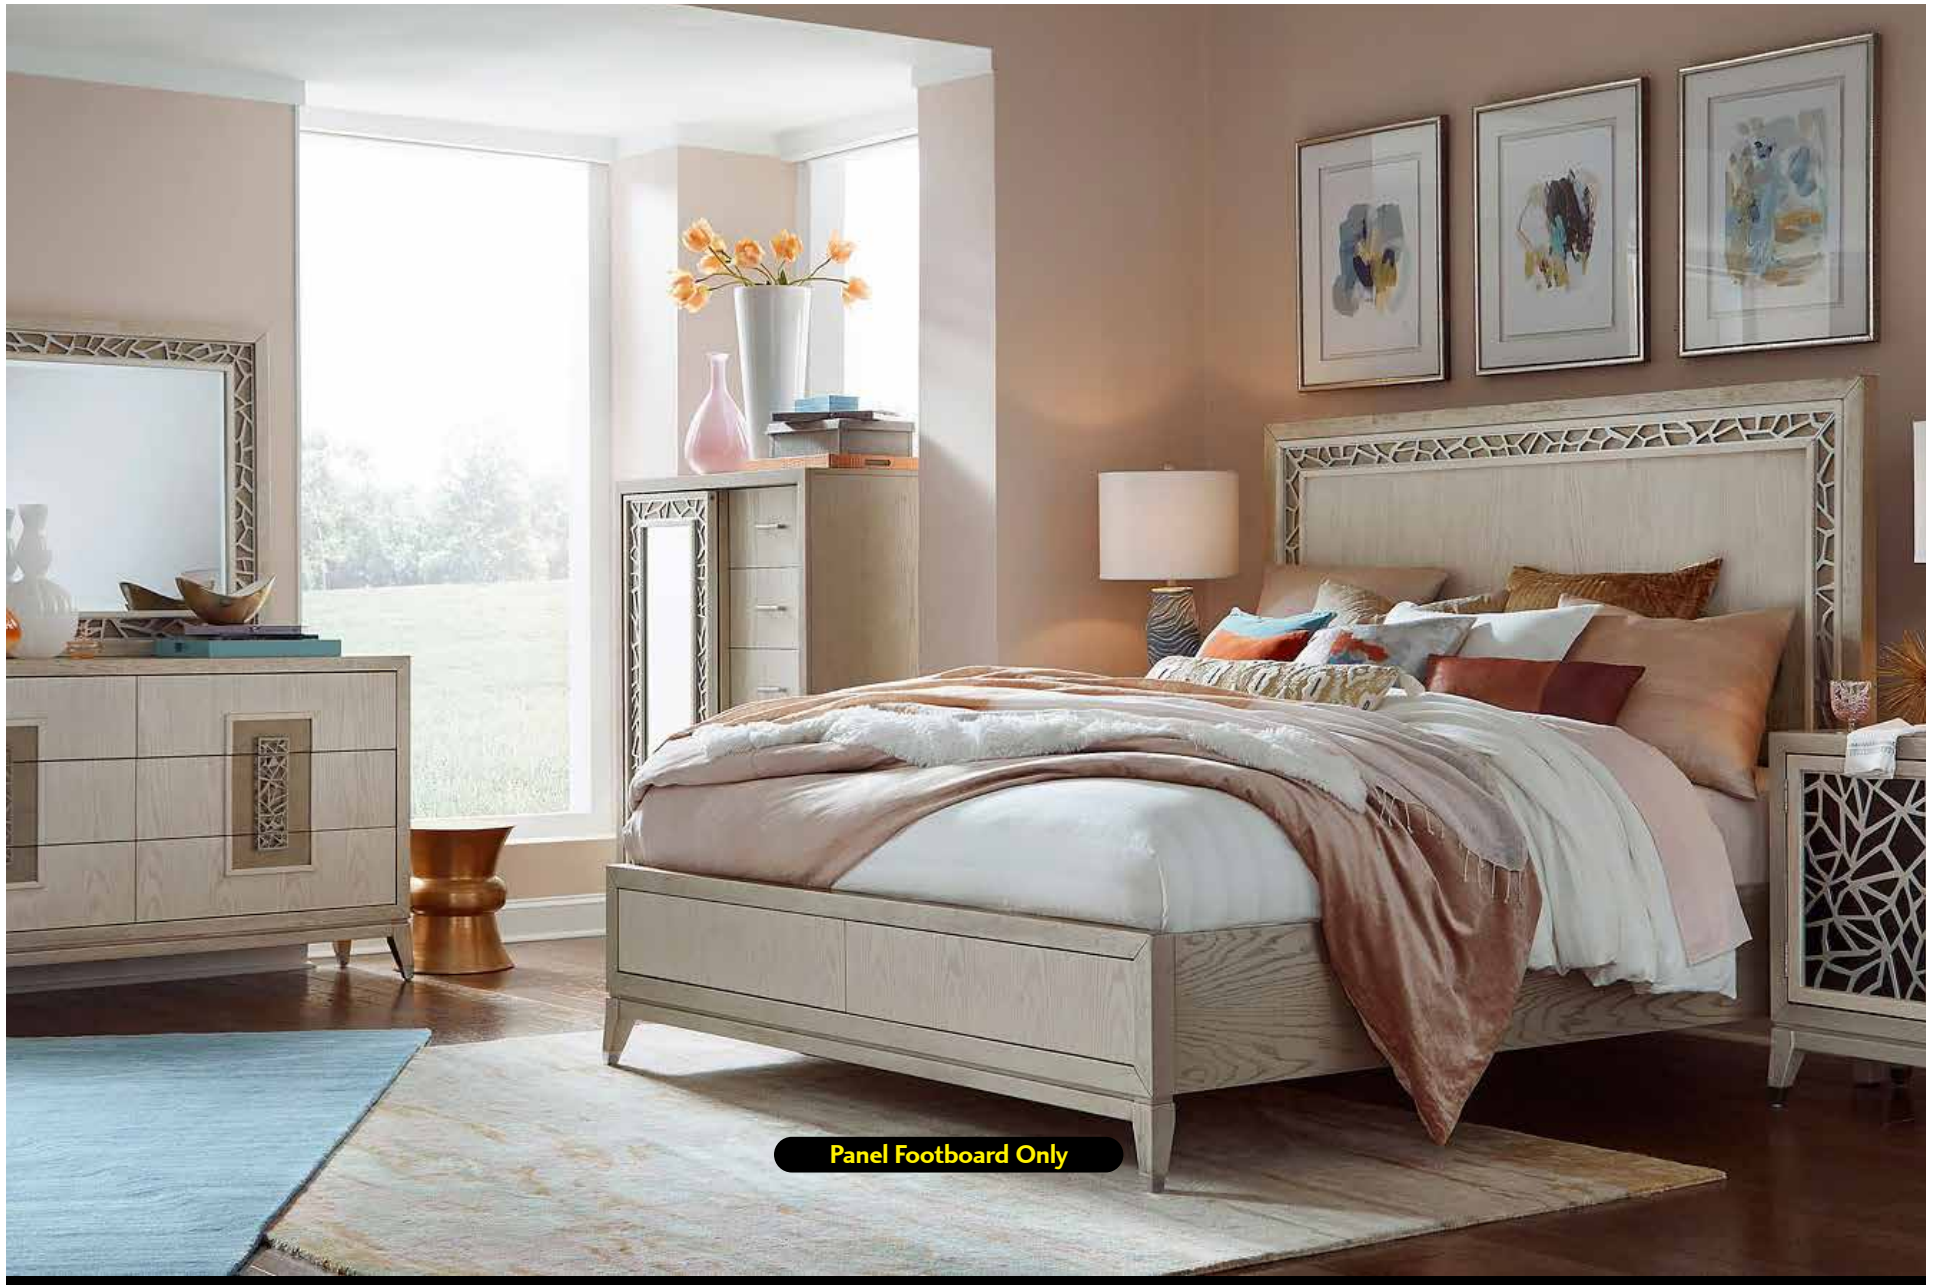

Panel Footboard Only

Magnussen B5490 - Lenox

QB: 64W • Dresser: 66W x 38H x 18D • Mirror: 46W x 39H x 2D • NS: 28W x 29H x 17D • Chest: 39W x 56H x 18D