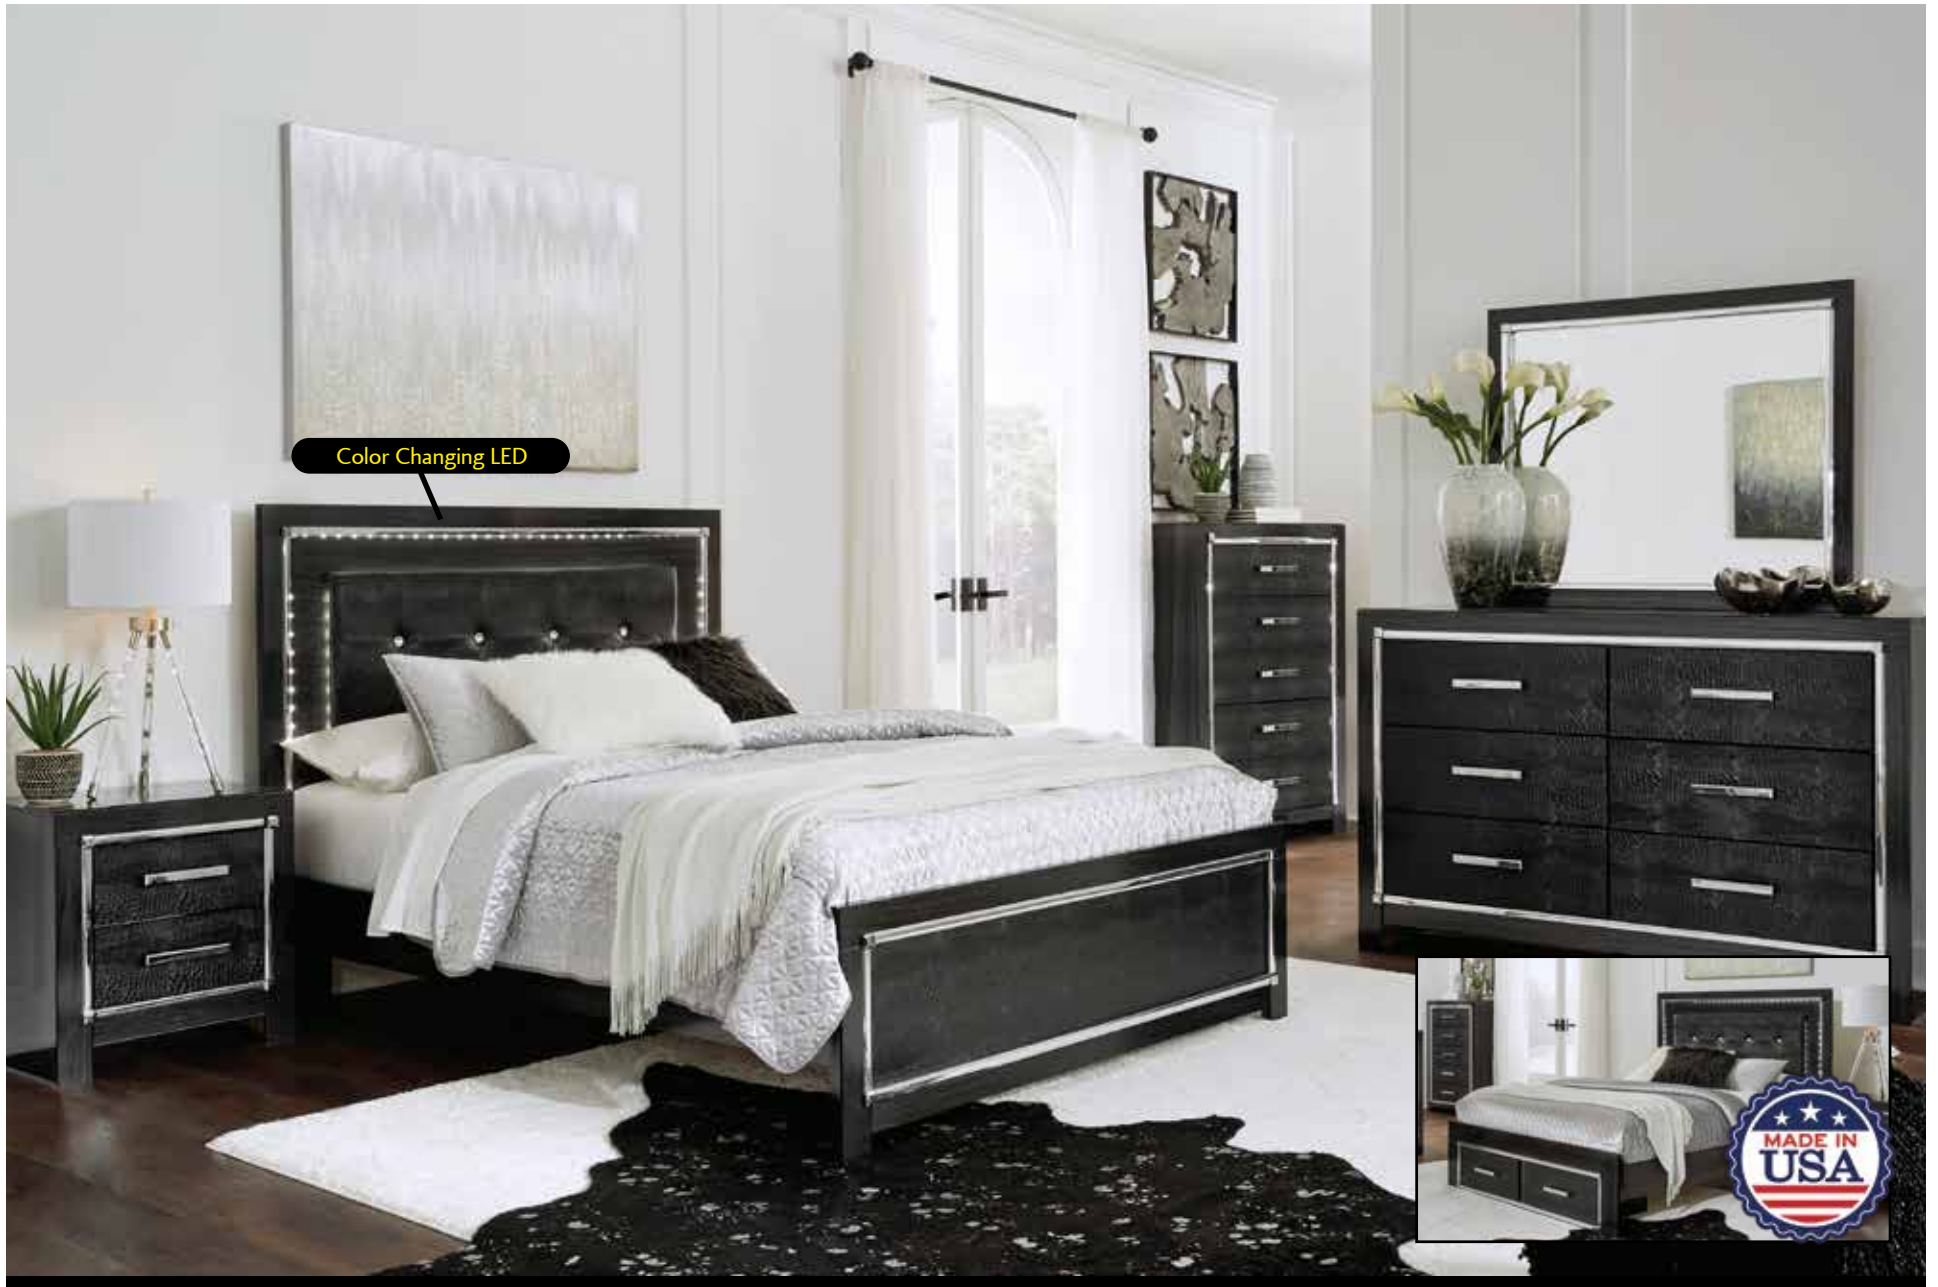

Color Changing LED