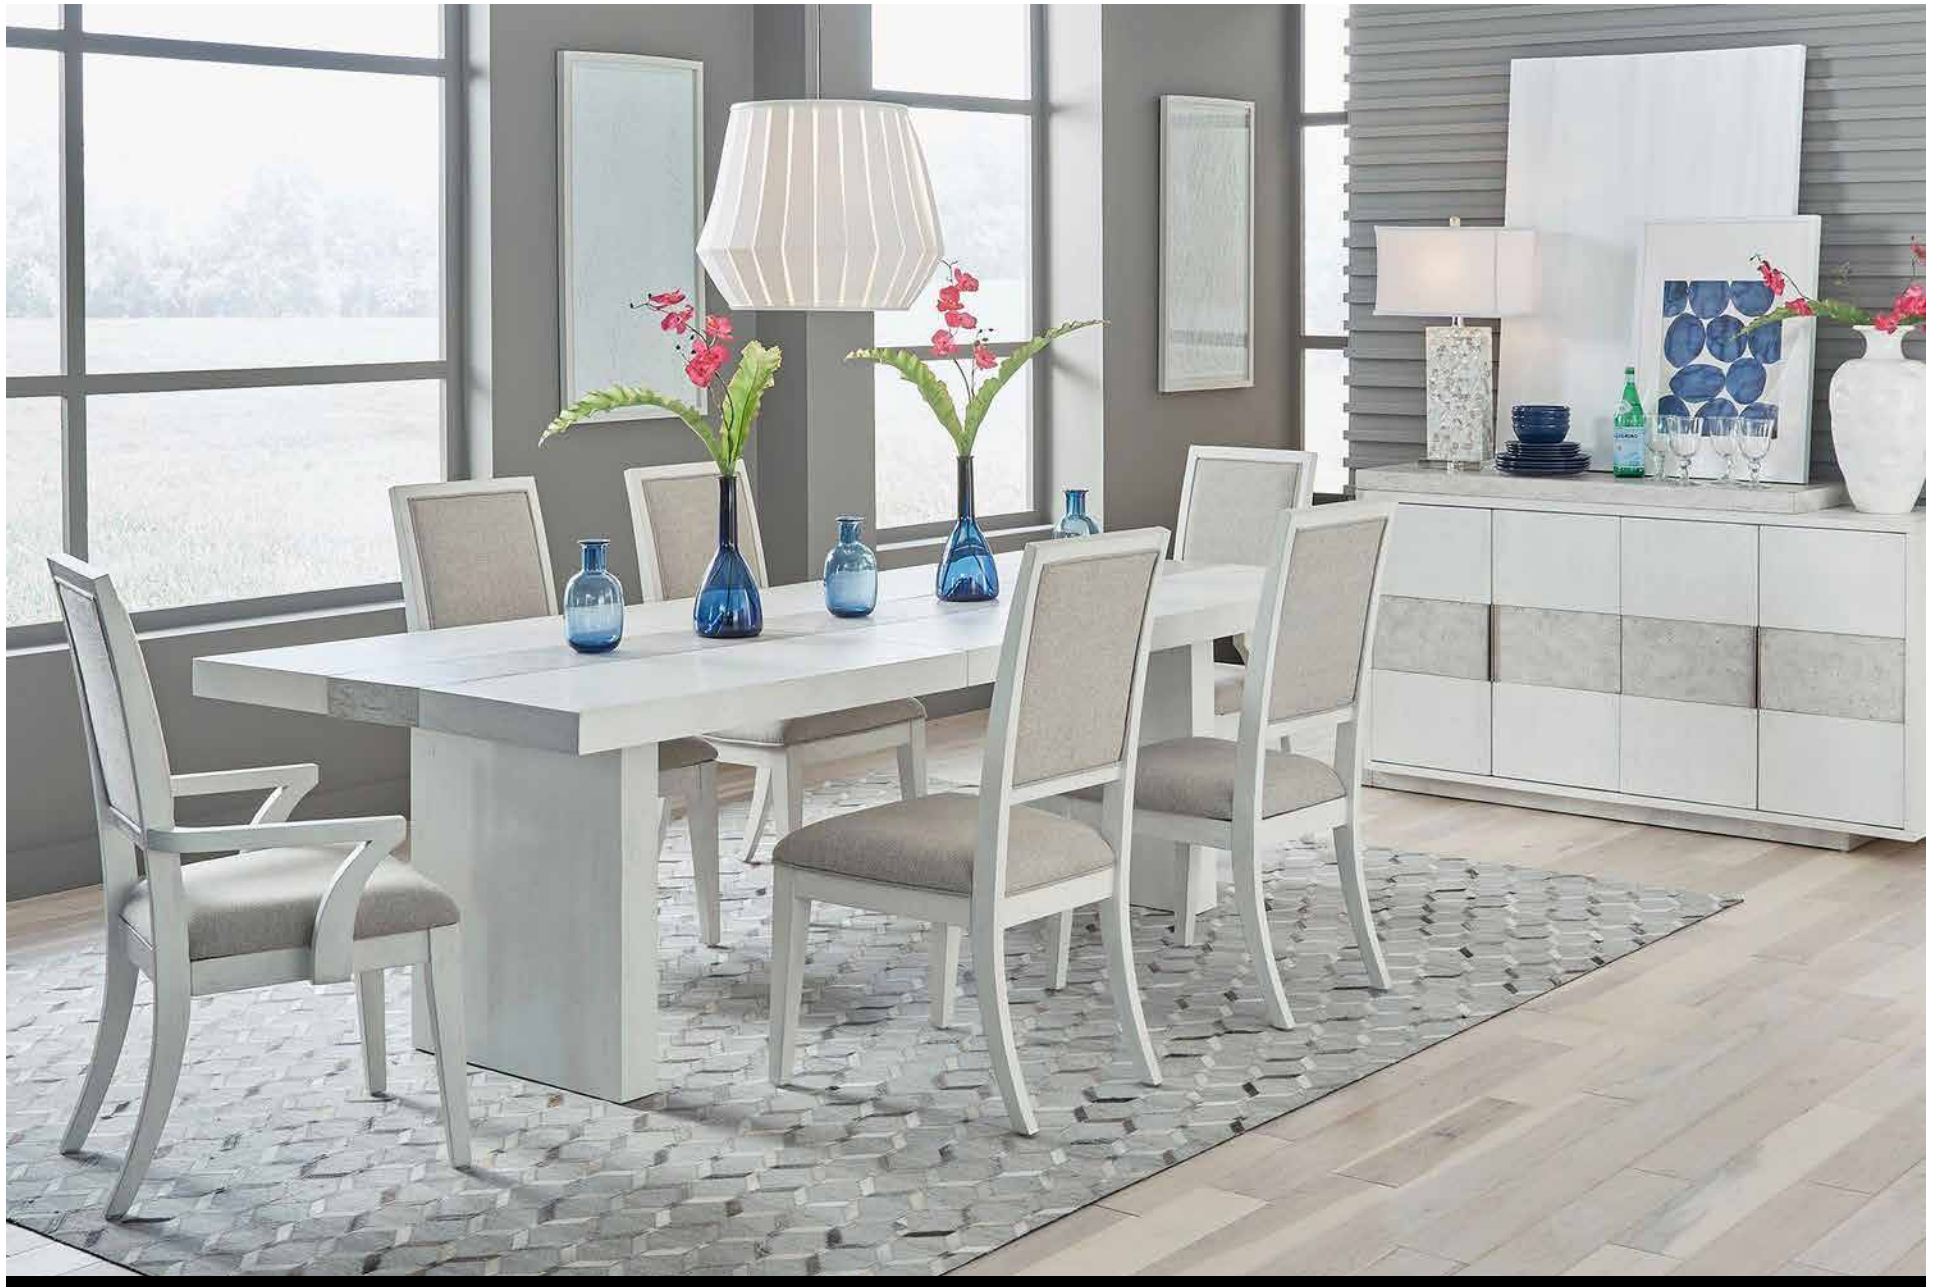

Liberty 946 - Mirage

Table: 42W x 30H x 98D • Side Chair: 20W x 40H x 23D • Arm Chair: 22W x 40H x 23D • 2pc Buffet: 66W x 36H x 19D