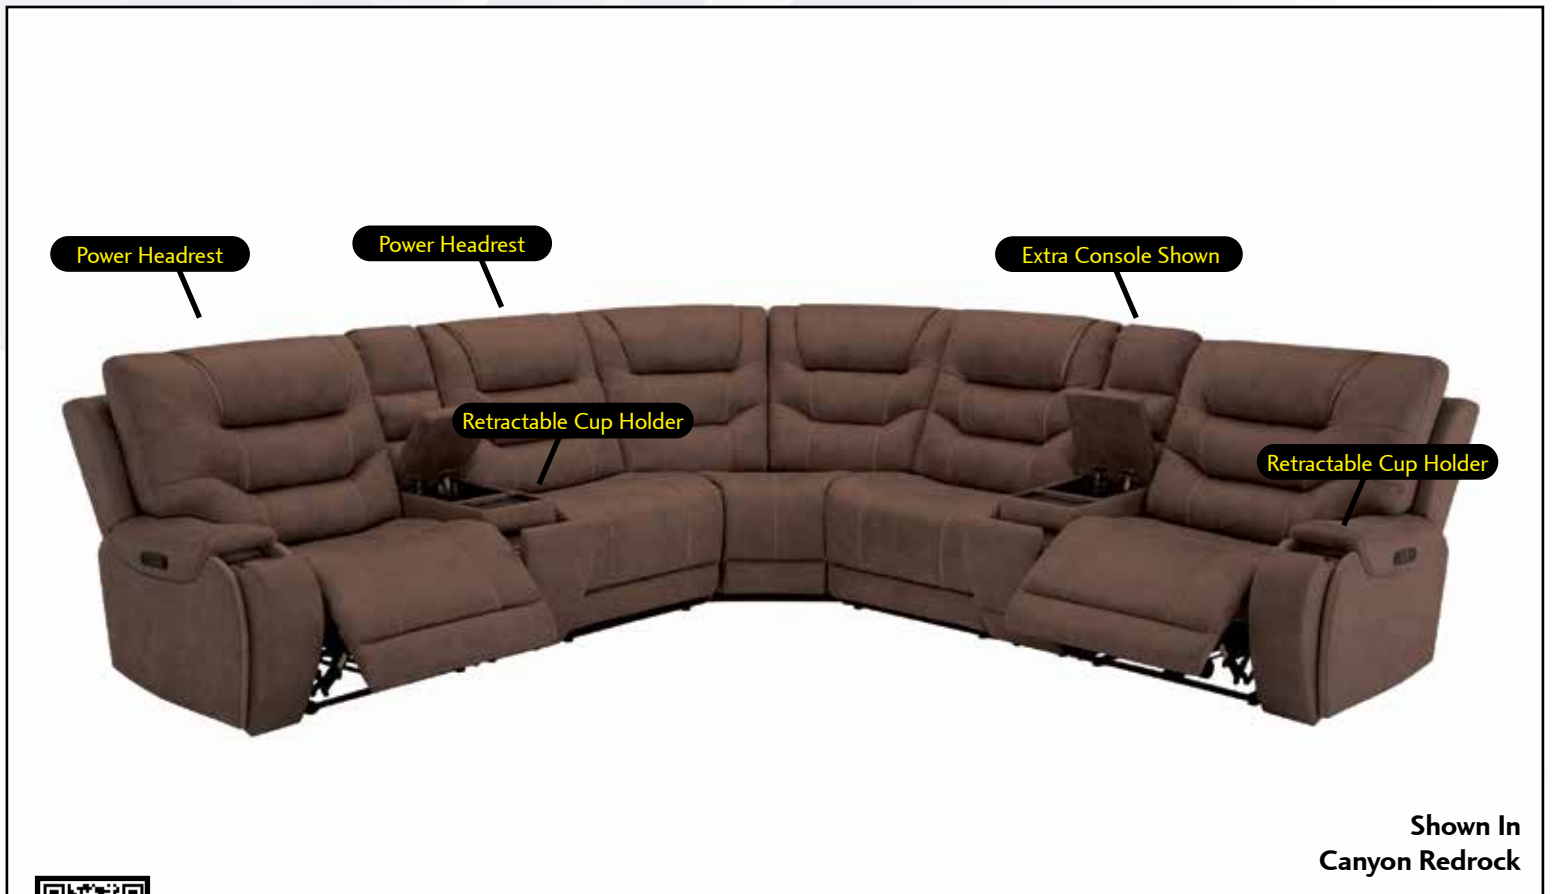

116"W x 35"H x 41"W. Chaise Depth 70"

Pull Up Storage

Shown In Miami Indigo

Lifestyle 23587 - 2pc Sectional with Storage Chaise

116"W x 35"H x 41"W. Chaise Depth 70"

Shown In
Dark Charcoal

Lifestyle U6450 - 6pc Sectional

2 Power Recliners And 1 Manual Recliner

Shown In
Brown

Lifestyle U6450 - 6pc Sectional

2 Power Recliners And 1 Manual Recliner

Shown In
Canyon Gray

Lifestyle 8014 - 6pc Power Sectional
3 Power Recliners with Power Headrest

Shown In
Canyon Redrock

Lifestyle 8014 - 6pc Power Sectional
3 Power Recliners with Power Headrest

Power Recliner

Power Headrest

Lifestyle 80563 - Canyon Grey

Sofa: 87"W x 39"D x 42"H • Loveseat: 76"W x 39"D x 42"H